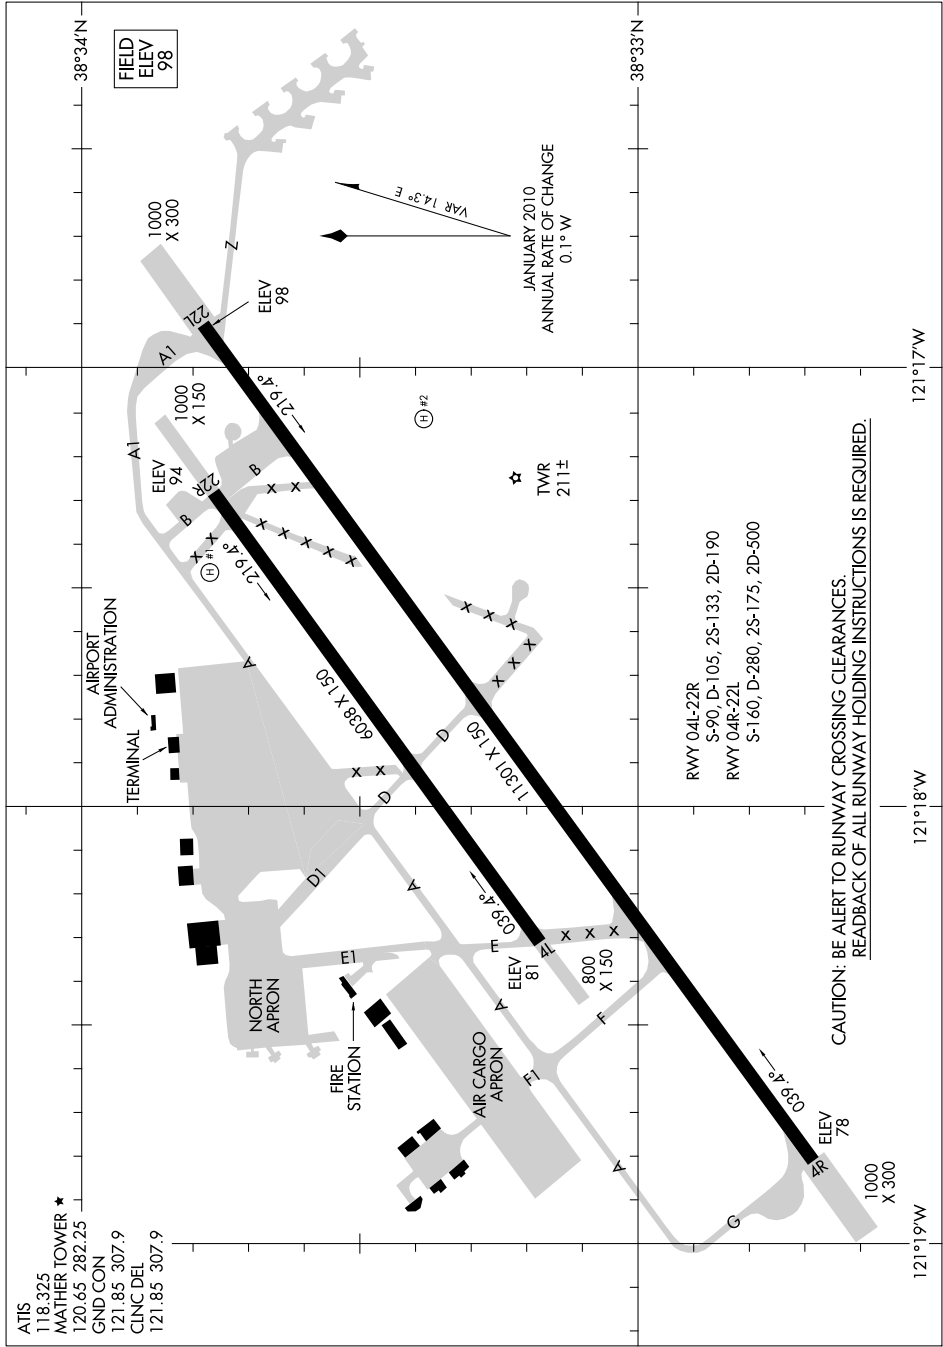

AIRPORT DIAGRAM

AL-356 (FAA)

SACRAMENTO MATHER (MHR)
SACRAMENTO, CALIFORNIA

SW-2, 01 MAY 2014 to 29 MAY 2014

AIRPORT DIAGRAM

SACRAMENTO, CALIFORNIA
SACRAMENTO MATHER (MHR)

SW-2, 01 MAY 2014 to 29 MAY 2014

CAUTION: BE ALERT TO RUNWAY CROSSING CLEARANCES.
READBACK OF ALL RUNWAY HOLDING INSTRUCTIONS IS REQUIRED.

RWY 04L-22R
S-90, D-105, 2S-133, 2D-190
RWY 04R-22L
S-160, D-280, 2S-175, 2D-500