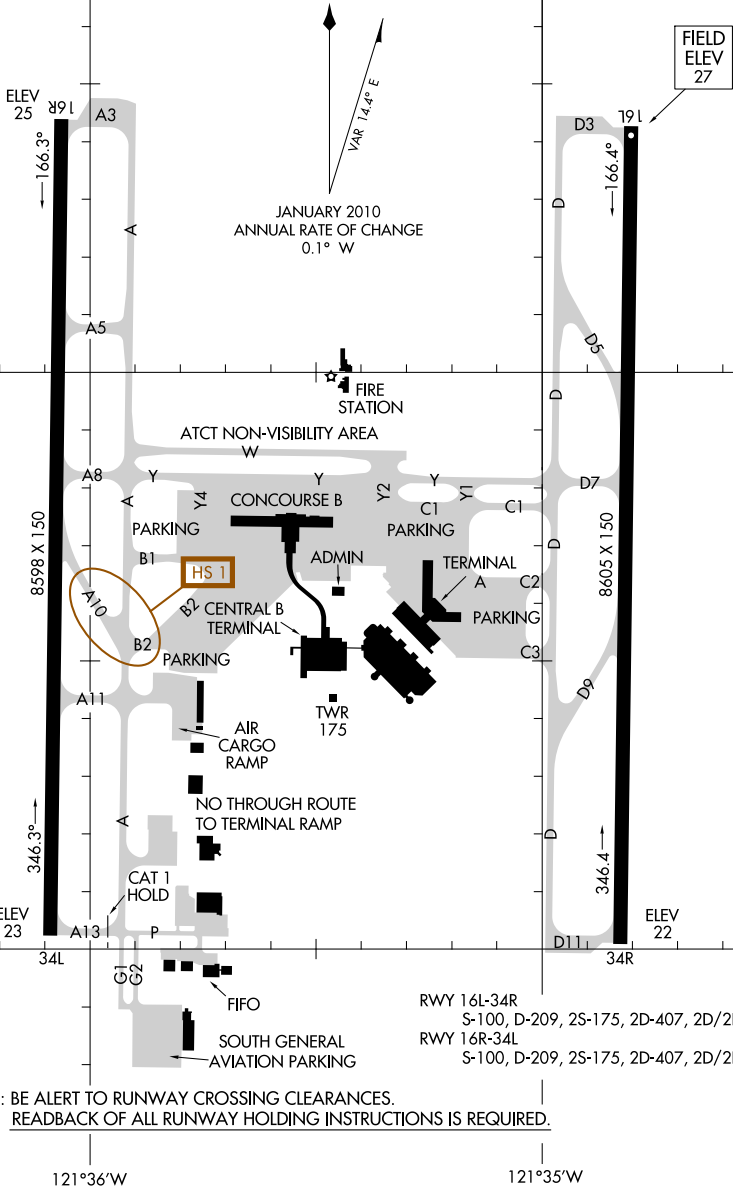

AIRPORT DIAGRAM

AL-5490 (FAA)

SACRAMENTO INTL (SMF)
SACRAMENTO, CALIFORNIA

ATIS
126.75
CAPITOL TOWER
125.7 256.7
GND CON
121.7
CLNC DEL
121.1 256.7

SW-2, 01 MAY 2014 to 29 MAY 2014

SW-2, 01 MAY 2014 to 29 MAY 2014

AIRPORT DIAGRAM

SACRAMENTO, CALIFORNIA
SACRAMENTO INTL (SMF)